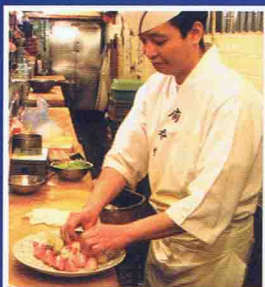

RESTAURANTS